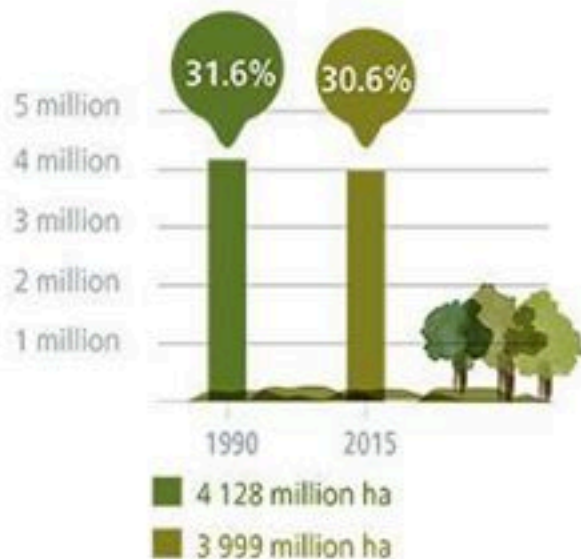

# Global Forest Resources Assessment

2015

## How are the world's forests changing?\*

Forested areas have decreased but rate of net forest loss has been cut by 50%

Percentage of global land area

- **The biggest loss** has been in the tropics, particularly in Africa and South America.
- **Net forest area has increased** in over 60 countries and territories, most of which are in the temperate and boreal zones.